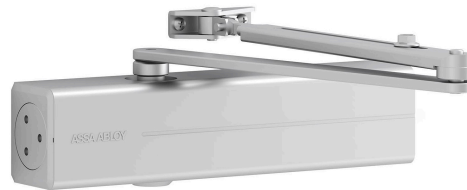

DC200 & DC300 Assa Abloy Door Closers

HARDWARE OPTIONS

TECHNICAL
SPECIFICATIONS

Assa Abloy DC200 Door Closer

This Assa Abloy rack and pinion door closer is equipped with an L190 link arm and provides adjustable closing and latching speed settings. This versatile door closer is well-suited for a variety of applications up to 1100mm in width.

Features

- Easy to prep and install
- Can be fitted push side or pull side
- Strength 2 – 4
- Suitable for doors up to 1100mm wide

Assa Abloy DC300 Door Closer

This Assa Abloy rack and pinion door closer has a link arm and offers adjustable closing and latching speeds. Designed for versatility, it is well-suited for a wide range of applications up to 1400mm in width.

Features

- Easy to prep and install
- Can be fitted push side or pull side
- Strength 3 – 6
- Suitable for doors up to 1400mm wide
- Meets the requirement of BS8300