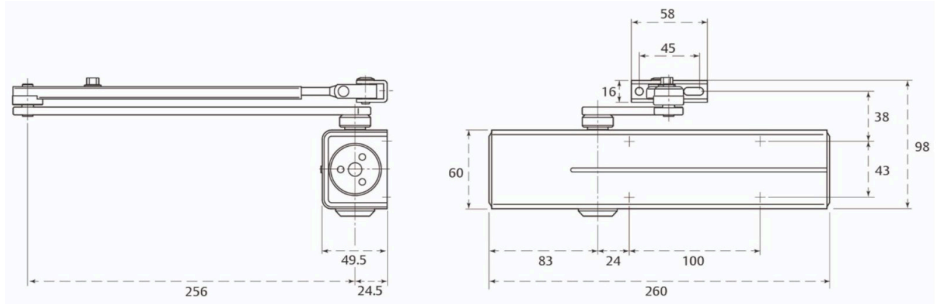

DC200 & DC300 Assa Abloy Door Closers

HARDWARE OPTIONS

TECHNICAL
SPECIFICATIONS

Assa Abloy DC200 Door Closer

This Assa Abloy rack and pinion door closer is equipped with an L190 link arm and provides adjustable closing and latching speed settings. This versatile door closer is well-suited for a variety of applications up to 1100mm in width.

Features

- Easy to prep and install
- Can be fitted push side or pull side
- Strength 2 – 4
- Suitable for doors up to 1100mm wide

Assa Abloy DC300 Door Closer

This Assa Abloy rack and pinion door closer has a link arm and offers adjustable closing and latching speeds. Designed for versatility, it is well-suited for a wide range of applications up to 1400mm in width.

Features

- Easy to prep and install
- Can be fitted push side or pull side
- Strength 3 – 6
- Suitable for doors up to 1400mm wide
- Meets the requirement of BS8300