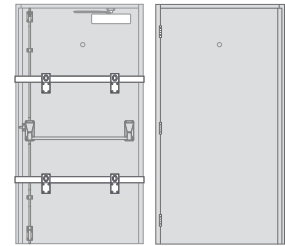

Finish

Supplied inclusive of a powder coated finish in a standard colour. Full range of RAL and BS colours available.

Seals

Self adhesive P-Seal as standard

Brush seal on flat threshold

	Single Door	Double Door
Width	Up to 1250mm	Up to 2400mm
Height	Up to 2300mm	Up to 2300mm

Typical leaf and frame construction

Aluminium threshold with neoprene seal

Single door hardware configuration

Exidor 700 Three point panic bar
Rutland 10106 Closer
Drop bars
Spy Hole

Double door hardware configuration