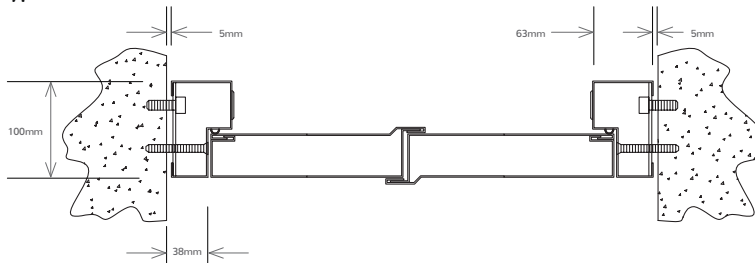

Leaf

Manufactured from 2mm zinc steel with flush-lipped astragal constructed from.

2mm thick Zinc steel sheets

Core Infill: 42mm Atakcore

2mm Leafshield protection

Frame

Manufactured from 2mm zinc steel formed to single rebated profile 100mm wide frame with additional rebate for flush lip.

Double rebate frame available on request

Threshold

Aluminium with neoprene seal - see below or flat threshold.

Hinges

Grade 13 Stainless steel ball bearing dog bolt butt hinges (Complies with EN 1935:2002). 5 fitted.

Finish

Supplied inclusive of a powder coated finish in a standard colour. Full range of RAL and BS colours available.

Seals

Self adhesive P-Seal as standard

Brush seal on flat threshold

	Single Door	Double Door
Width	Up to 1250mm	Up to 2400mm
Height	Up to 2300mm	Up to 2300mm

Typical leaf and frame construction

Aluminium threshold with neoprene seal

Single door hardware configuration

Exidor 700 Three point panic bar
Rutland 10106 Closer
Drop bars
Spy Hole

Double door hardware configuration