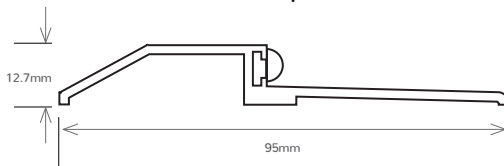

Leaf

Manufactured from 2mm zinc steel with flush-lipped astragal constructed from.

2mm thick Zinc steel sheets

Core Infill: 42mm Atakcore

2mm Leafshield protection

Frame

Manufactured from 2mm zinc steel formed to single rebated profile 100mm wide frame with additional rebate for flush lip.

Double rebate frame available on request

Threshold

Aluminium with neoprene seal - see below or flat threshold.

Hinges

Grade 13 Stainless steel ball bearing dog bolt butt hinges (Complies with EN 1935:2002). 5 fitted.

Finish

Supplied inclusive of a powder coated finish in a standard colour. Full range of RAL and BS colours available.

Seals

Self adhesive P-Seal as standard

Brush seal on flat threshold

	Single Door	Double Door
Width	Up to 1250mm	Up to 2400mm
Height	Up to 2300mm	Up to 2300mm

Typical leaf and frame construction

Aluminium threshold with neoprene seal

Single door hardware configuration

Exidor 700 Three point panic bar
Rutland 10106 Closer
Drop bars
Spy Hole

Double door hardware configuration