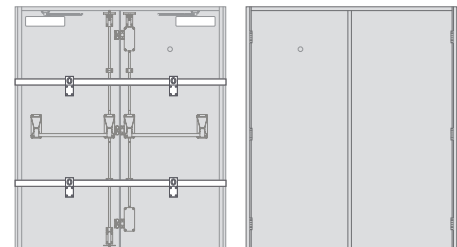

Finish

Supplied inclusive of a powder coated finish in a standard colour. Full range of RAL and BS colours available.

Seals

Self adhesive P-Seal as standard

Brush seal on flat threshold

	Single Door	Double Door
Width	Up to 1250mm	Up to 2400mm
Height	Up to 2300mm	Up to 2300mm

Typical leaf and frame construction

Aluminium threshold with neoprene seal

Single door hardware configuration

Exidor 700 Three point panic bar
Rutland 10106 Closer
Drop bars
Spy Hole

Double door hardware configuration